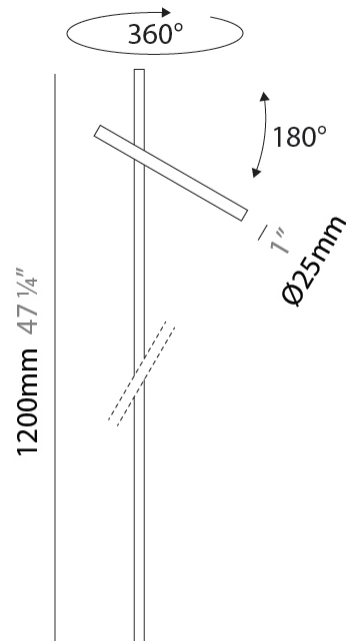

SHANGHAI POST

E9B243- -

base number
Color   Finish
Temperature   Options

1. To build a product code in our configurator select the specify button on the base model # product page
2. To build a manual product code on this datasheet choose from the options listed below in blue font and add the suffix to the base model #

GENERAL

Series: Shanghai
Brand: Platek
Division: Exterior
Mounting Type: Post
Mounting Location: Above Ground
Subcategory: Bollard - Garden

PHYSICAL

Shape: Abstract
Diameter (mm): 25
Diameter (in): 1
Height (mm): 1200
Height (in): 47 ¼
Extension (mm): 350
Extension (in): 13 ¾
Light Distribution: Direct
Screws: No visible screws
Fixture Finish: [ANT](#) / [BLK](#) / [BRZ](#) / [COR](#) / [FGR](#) / [GRY](#) / [RSB](#) / [WHI](#)
Fixture Material: Aluminum

ELECTRICAL

Lamp Type: LED
Input Wattage (W): 7.3
Total Output Wattage (W): 6.4
Dimming: Non-Dimmable
Driver Included: No
Driver Location: Remote
Driver Type: Constant Voltage - Universal
Driver Class: Class 2
Input Voltage (V): 120 - 277
Output Voltage (V): 24
Upon Request: SC power - DPH0300024ST (Phase Dimming)

LED

Color Temperature (°K): [2700](#) / [3000](#)
Max. Delivered Lumen (lm): 530
Nominal Lumen (lm): 700
CRI: >90 CRI
Lamp Life (hrs): 60000

OPTICAL

Optic°: 120

RATINGS AND CERTIFICATIONS

Certified By: Certified for North American Standards
IP rating: IP65
IK Rating: IK05

PROJECT
TYPE
SPECIFIER
QUANTITY
DATE